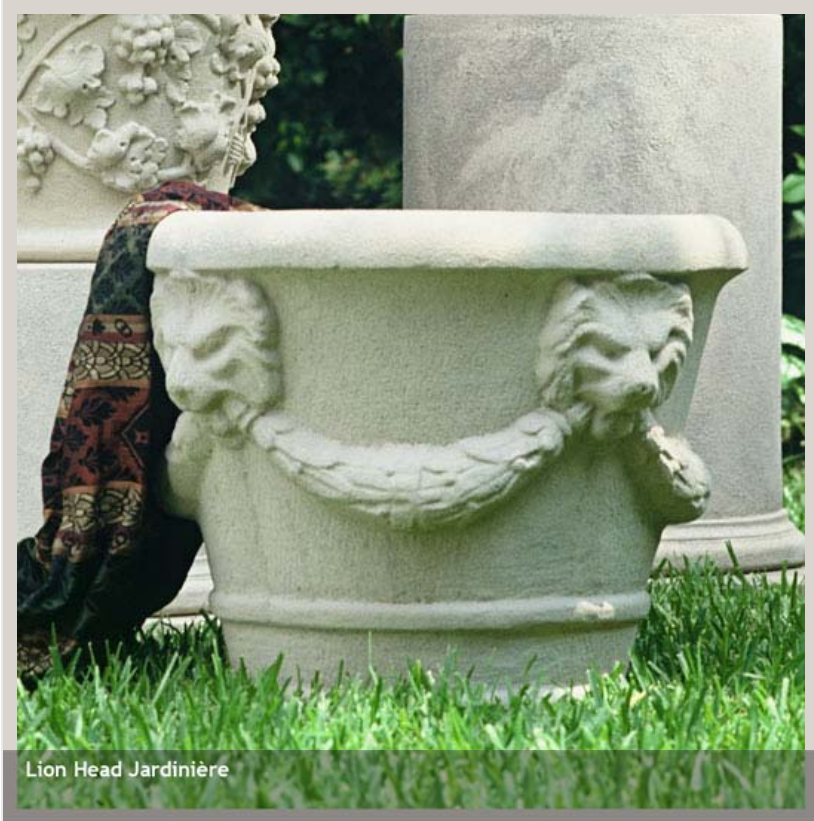

ARCHIPEDE CLASSICS
URNS, PLANTERS AND GARDEN ORNAMENTS

LION HEAD JARDINIÈRE

[Home](#) > [Products](#) > [Urns, Planters and Jardinières](#) > Lion Head Jardinière

Lion Head Jardinière